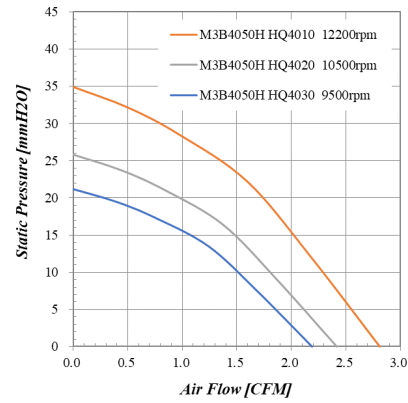

iMiNi Fan 35*35*5 MM Series

Housing : Plastic (UL 94V-0)
 Blade : Plastic (UL 94V-0)
 Bearing Hydraulic Bearing
 Operating temp : -10 ~ 60 °C
 Mass : 7.5g

20% Duty Speed Sound Quality Spectrum

產品別	Model No.	Control Type	Bearing Type	Rated Voltage	Operating Voltage Range	Operating Temp.	Speed	Input Current	Input Power	Maximum Air Flow		Maximum Air Pressure			Noise	
				VDC	VDC	°C	R.P.M	Amp	Watt	CFM	l/min	inH2O	mmH2O	Pa	dB(A)@30CM	dB(A)@1M
Blower 3505 5V Series	M3B3550H HQ4010	+/-FG/PWM	Hydraulic	5	3.5 to 5.5	-10~60	12200	0.36	1.80	2.81	79.62	1.37	34.9	342	47.6	37.1
	M3B3550H HQ4020	+/-FG/PWM	Hydraulic	5	3.5 to 5.5	-10~60	10500	0.19	0.97	2.42	68.53	1.02	25.8	253	44.3	33.9
	M3B3550H HQ4030	+/-FG/PWM	Hydraulic	5	3.5 to 5.5	-10~60	9500	0.14	0.69	2.19	62.00	0.83	21.1	207	42.1	31.7