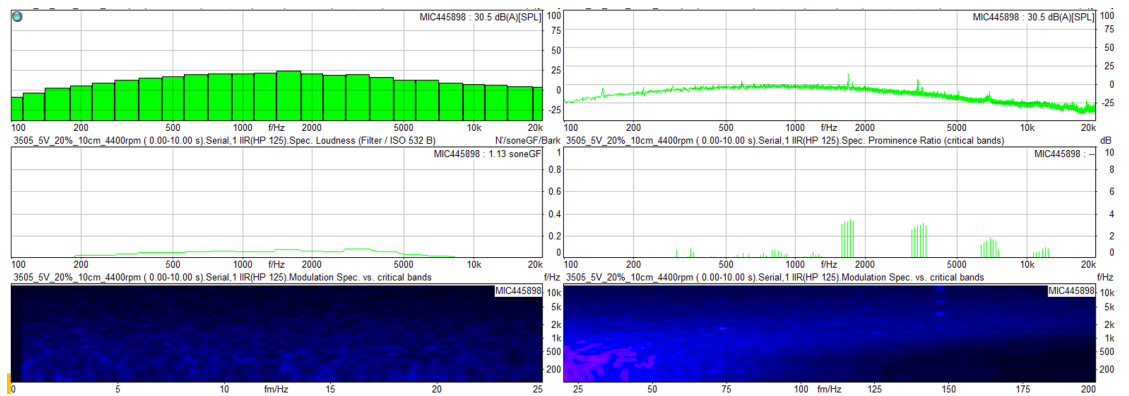

iMiNi Fan 35*35*5 MM Series

Housing : Plastic (UL 94V-0)
 Blade : Plastic (UL 94V-0)
 Bearing Hydraulic Bearing
 Operating temp : -10 ~ 60 °C
 Mass : 7.5g

20% Duty Speed Sound Quality Spectrum

產品別	Model No.	Control Type	Bearing Type	Rated Voltage	Operating Voltage Range	Operating Temp.	Speed	Input Current	Input Power	Maximum Air Flow		Maximum Air Pressure			Noise	
				VDC	VDC	°C	R.P.M	Amp	Watt	CFM	l/min	inH2O	mmH2O	Pa	dB(A)@30CM	dB(A)@1M
Blower 3505 5V Series	M3B3550H HQ4010	+/-FG/PWM	Hydraulic	5	3.5 to 5.5	-10~60	12200	0.36	1.80	2.81	79.62	1.37	34.9	342	47.6	37.1
	M3B3550H HQ4020	+/-FG/PWM	Hydraulic	5	3.5 to 5.5	-10~60	10500	0.19	0.97	2.42	68.53	1.02	25.8	253	44.3	33.9
	M3B3550H HQ4030	+/-FG/PWM	Hydraulic	5	3.5 to 5.5	-10~60	9500	0.14	0.69	2.19	62.00	0.83	21.1	207	42.1	31.7