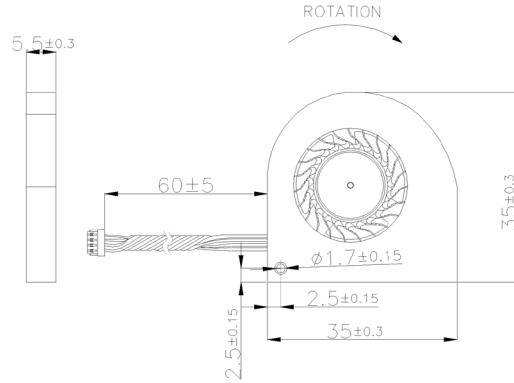

iMiNi Fan 35*35*5 MM Series

Housing : Plastic (UL 94V-0)
 Blade : Plastic (UL 94V-0)
 Bearing Hydraulic Bearing
 Operating temp : -10 ~ 60 °C
 Mass : 7.5g

20% Duty Speed Sound Quality Spectrum

產品別	Model No.	Control Type	Bearing Type	Rated Voltage	Operating Voltage Range	Operating Temp.	Speed	Input Current	Input Power	Maximum Air Flow		Maximum Air Pressure			Noise	
				VDC	VDC	°C	R.P.M	Amp	Watt	CFM	l/min	inH2O	mmH2O	Pa	dB(A)@30CM	dB(A)@1M
Blower 3505 5V Series	M3B3550H HQ4010	+/-FG/PWM	Hydraulic	5	3.5 to 5.5	-10~60	12200	0.36	1.80	2.81	79.62	1.37	34.9	342	47.6	37.1
	M3B3550H HQ4020	+/-FG/PWM	Hydraulic	5	3.5 to 5.5	-10~60	10500	0.19	0.97	2.42	68.53	1.02	25.8	253	44.3	33.9
	M3B3550H HQ4030	+/-FG/PWM	Hydraulic	5	3.5 to 5.5	-10~60	9500	0.14	0.69	2.19	62.00	0.83	21.1	207	42.1	31.7